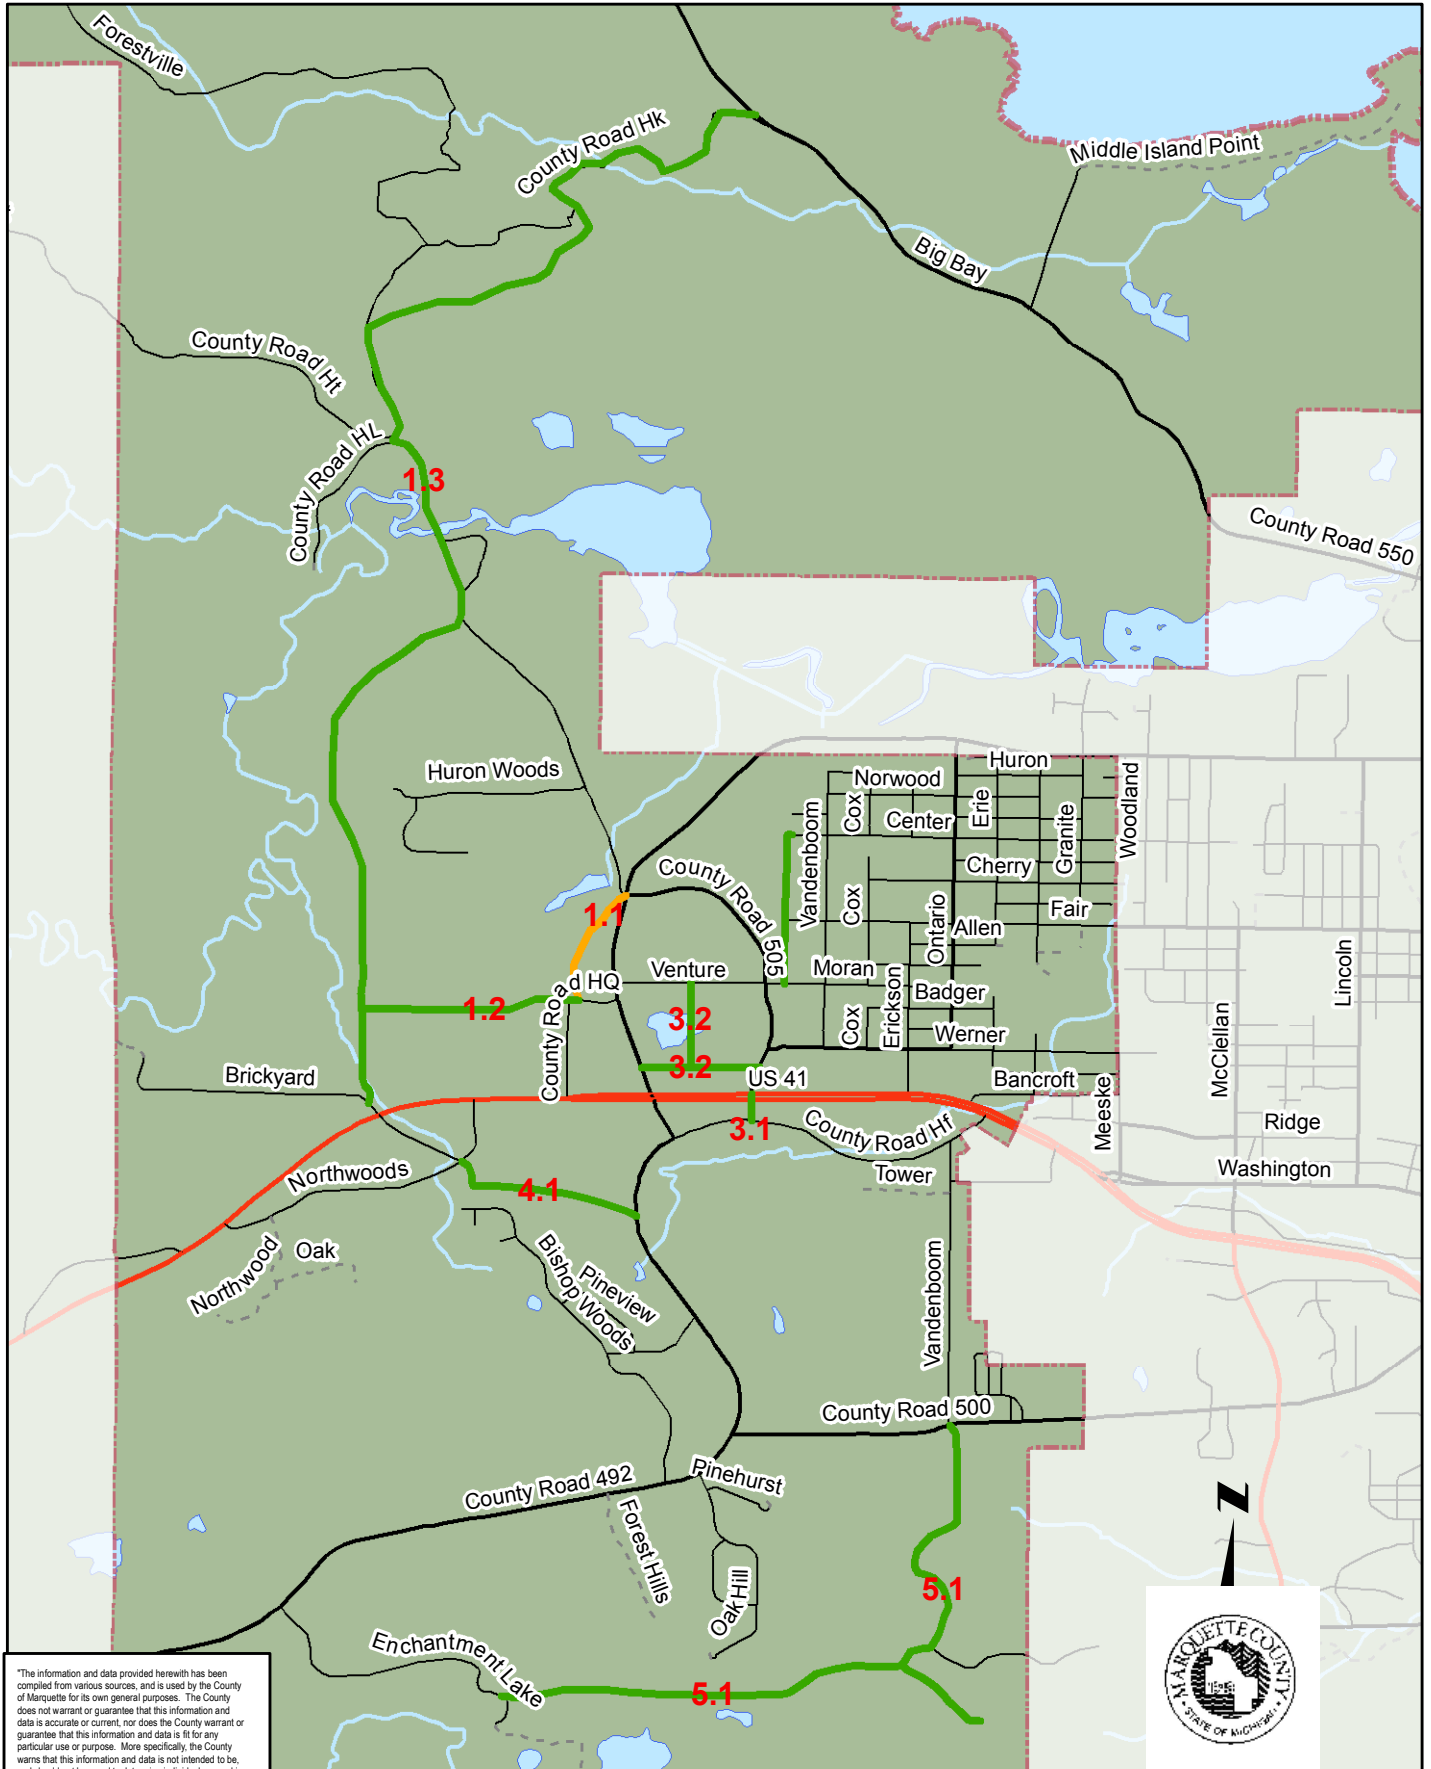

Marquette Township (Part of)
Marquette County, Michigan

Proposed Road Modifications

— Funded 2008, earmark

— Potential Future Road (Township)