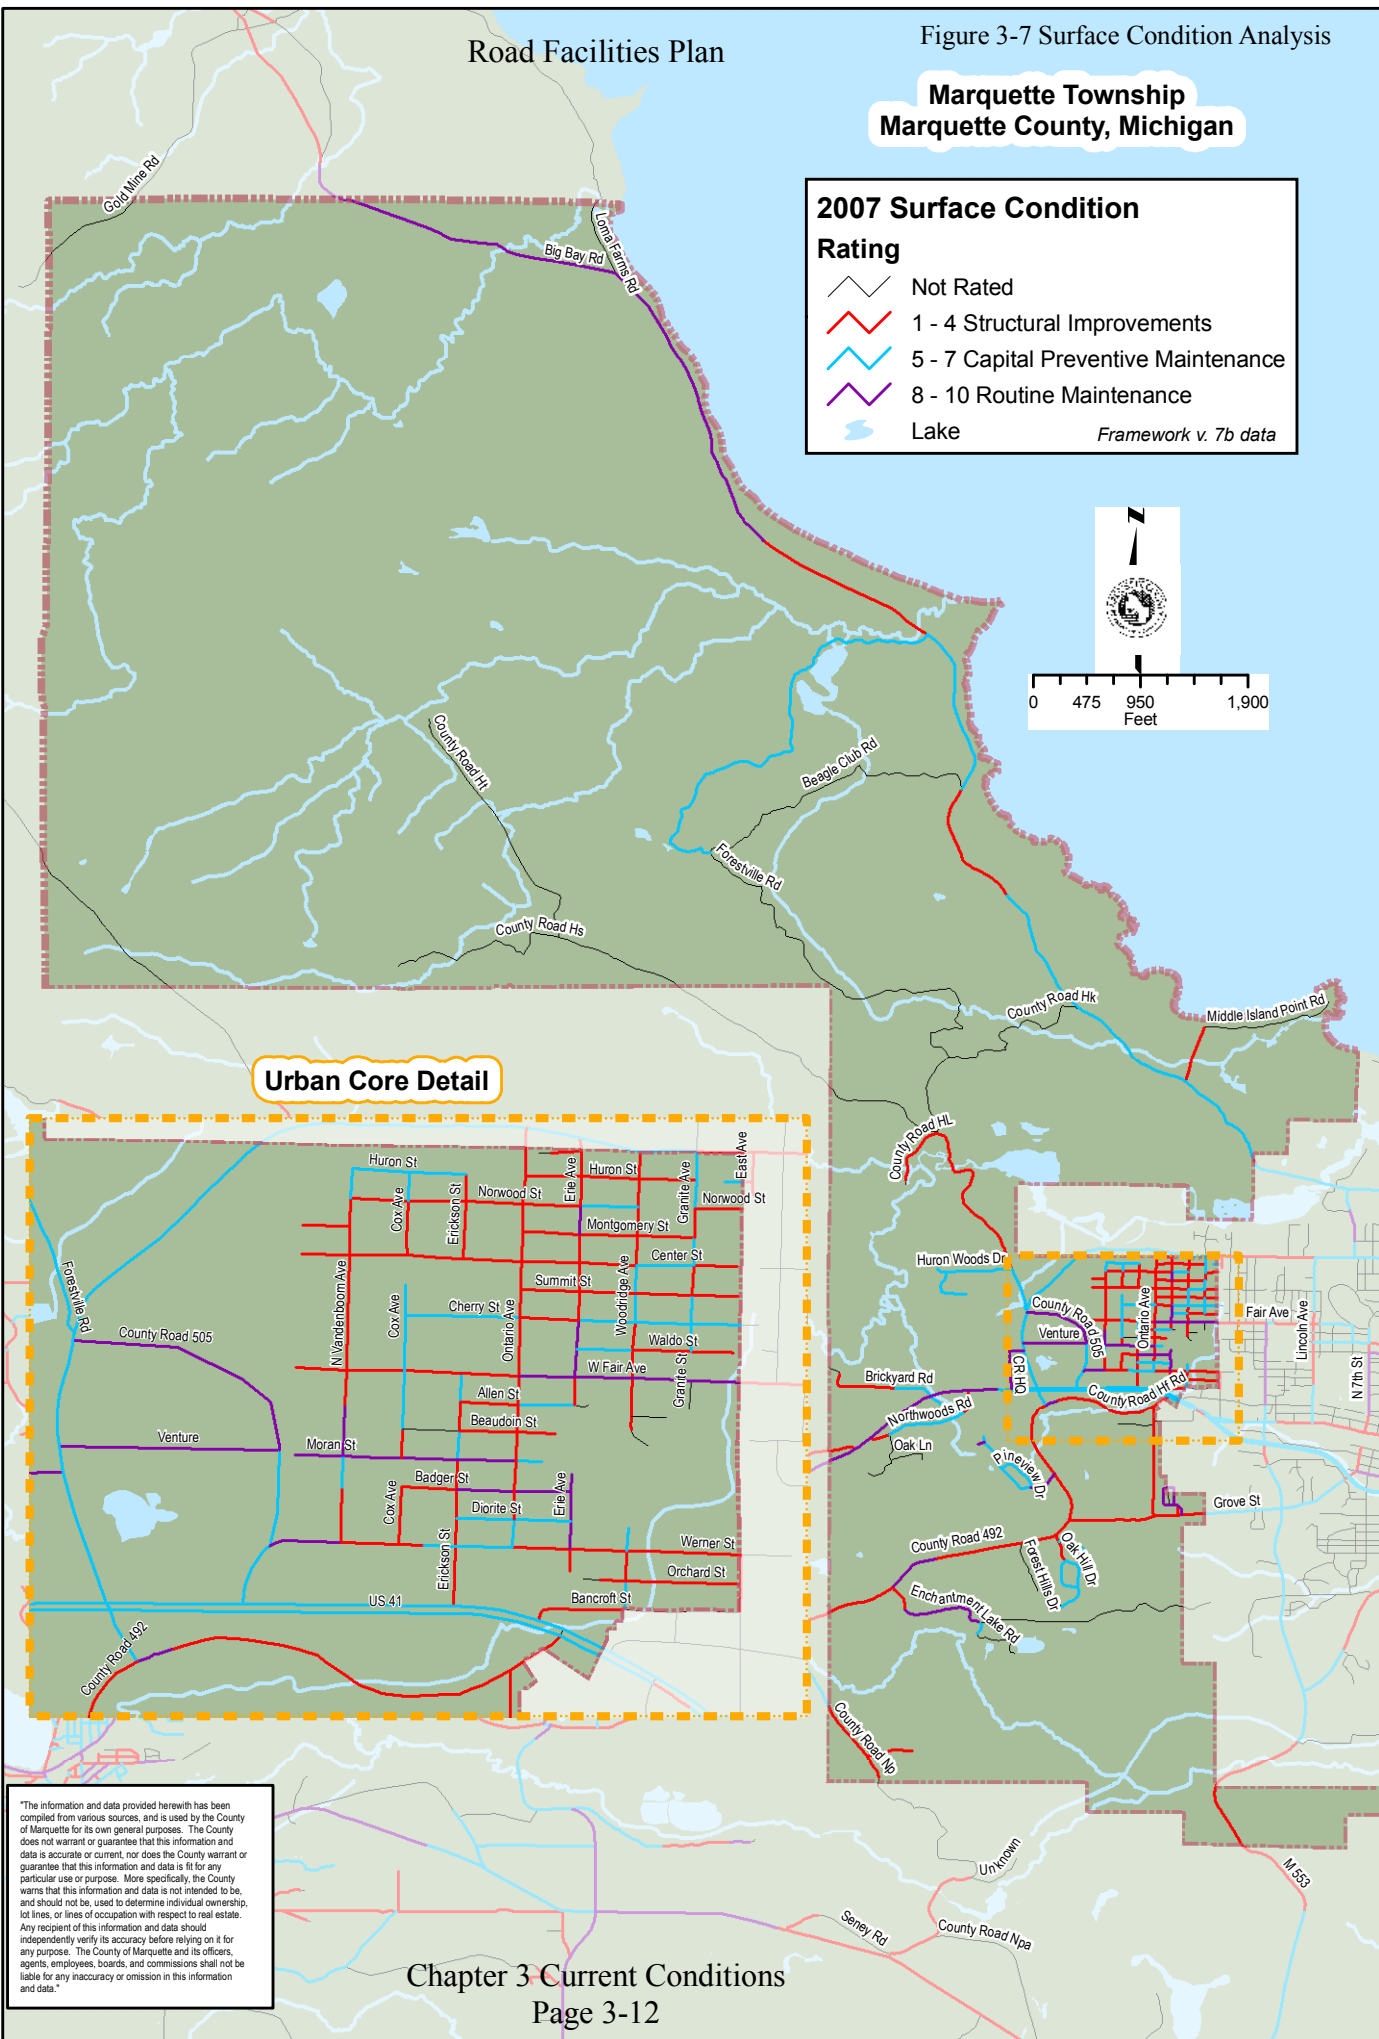

**Marquette Township
Marquette County, Michigan**

2007 Surface Condition

Rating

1. Not Rated
   - 1 - 4 Structural Improvements
   - 5 - 7 Capital Preventive Maintenance
   - 8 - 10 Routine Maintenance
   - Lake
2. *Framework v. 7b data*

Urban Core Detail