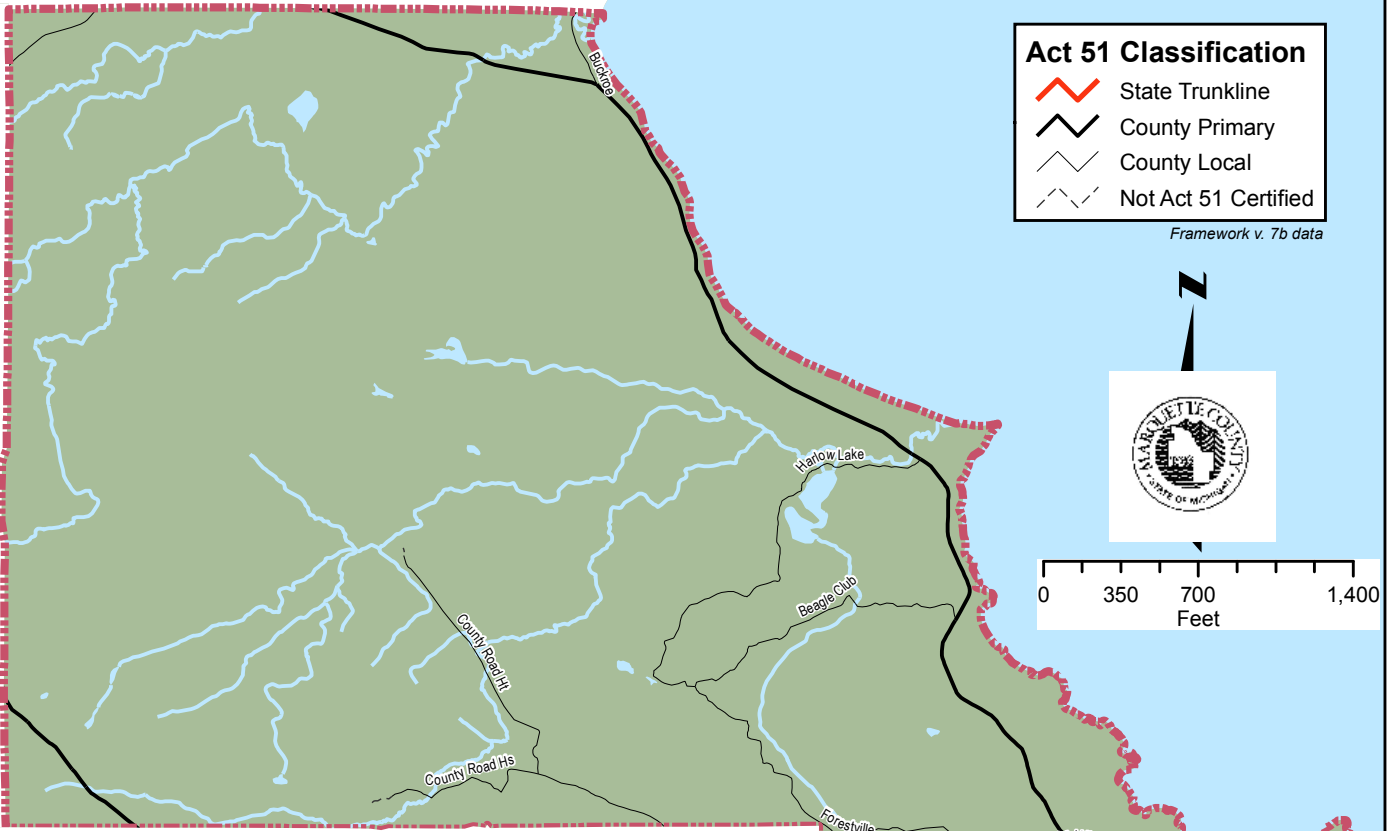

Marquette Township
Marquette County, Michigan

1. **Act 51 Classification**
2. State Trunkline
   - County Primary
   - County Local
   - Not Act 51 Certified

Framework v. 7b data