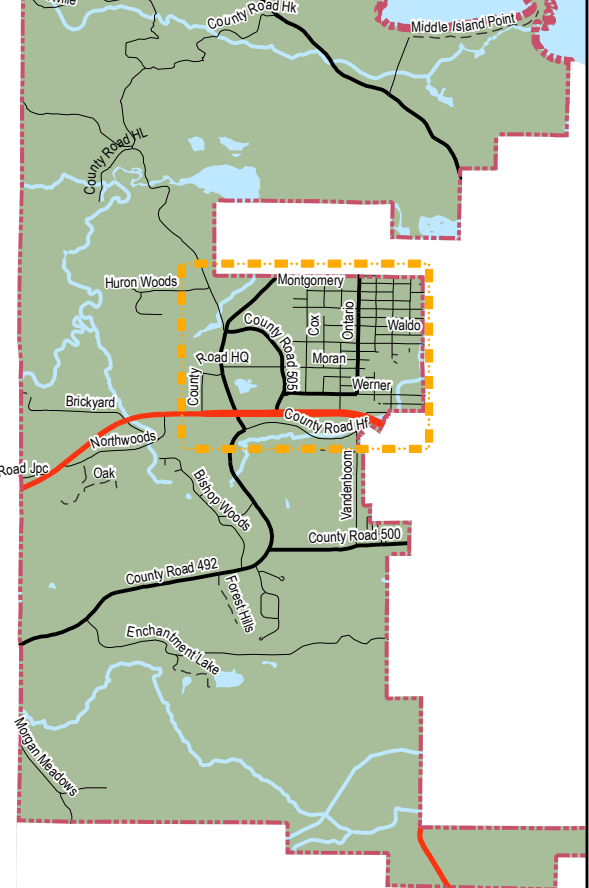

Urban Core Detail