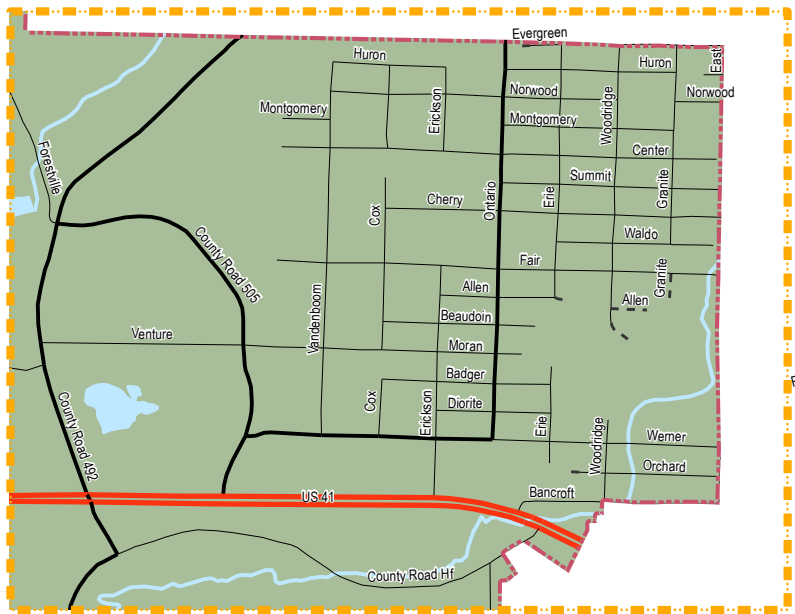

Urban Core Detail