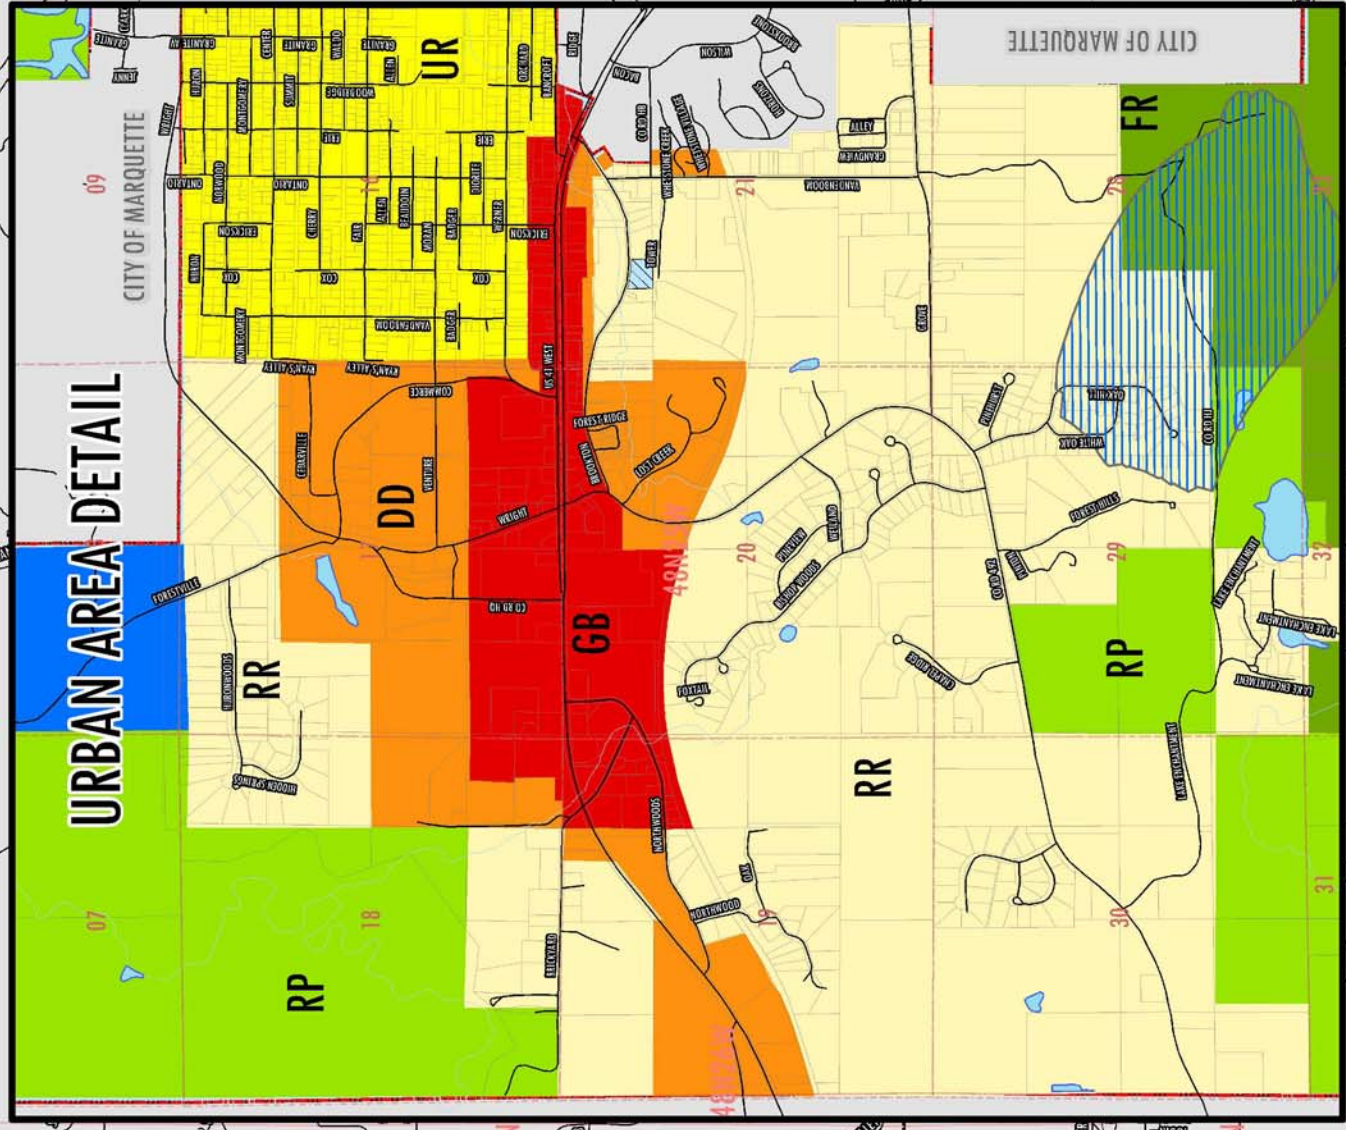

CHARTER TOWNSHIP OF MARQUETTE OFFICIAL ZONING MAP

- URBAN RESIDENTIAL
- RURAL RESIDENTIAL
- SCENIC RESIDENTIAL
- DEVELOPMENT DISTRICT
- GENERAL BUSINESS
- SEGREGATED BUSINESS
- RESOURCE PRODUCTION
- FOREST RECREATION
- CONDITIONAL REZONING
- WELLHEAD PROTECTION AREA

MARQUETTE CHARTER TOWNSHIP
Planning & Zoning Department

Scale: 1" = 1/4" (approximate)
Date: 03/15/2024

This map is a representation of the zoning districts and is not intended to be used as a legal document. For more information, please contact the Planning & Zoning Department.