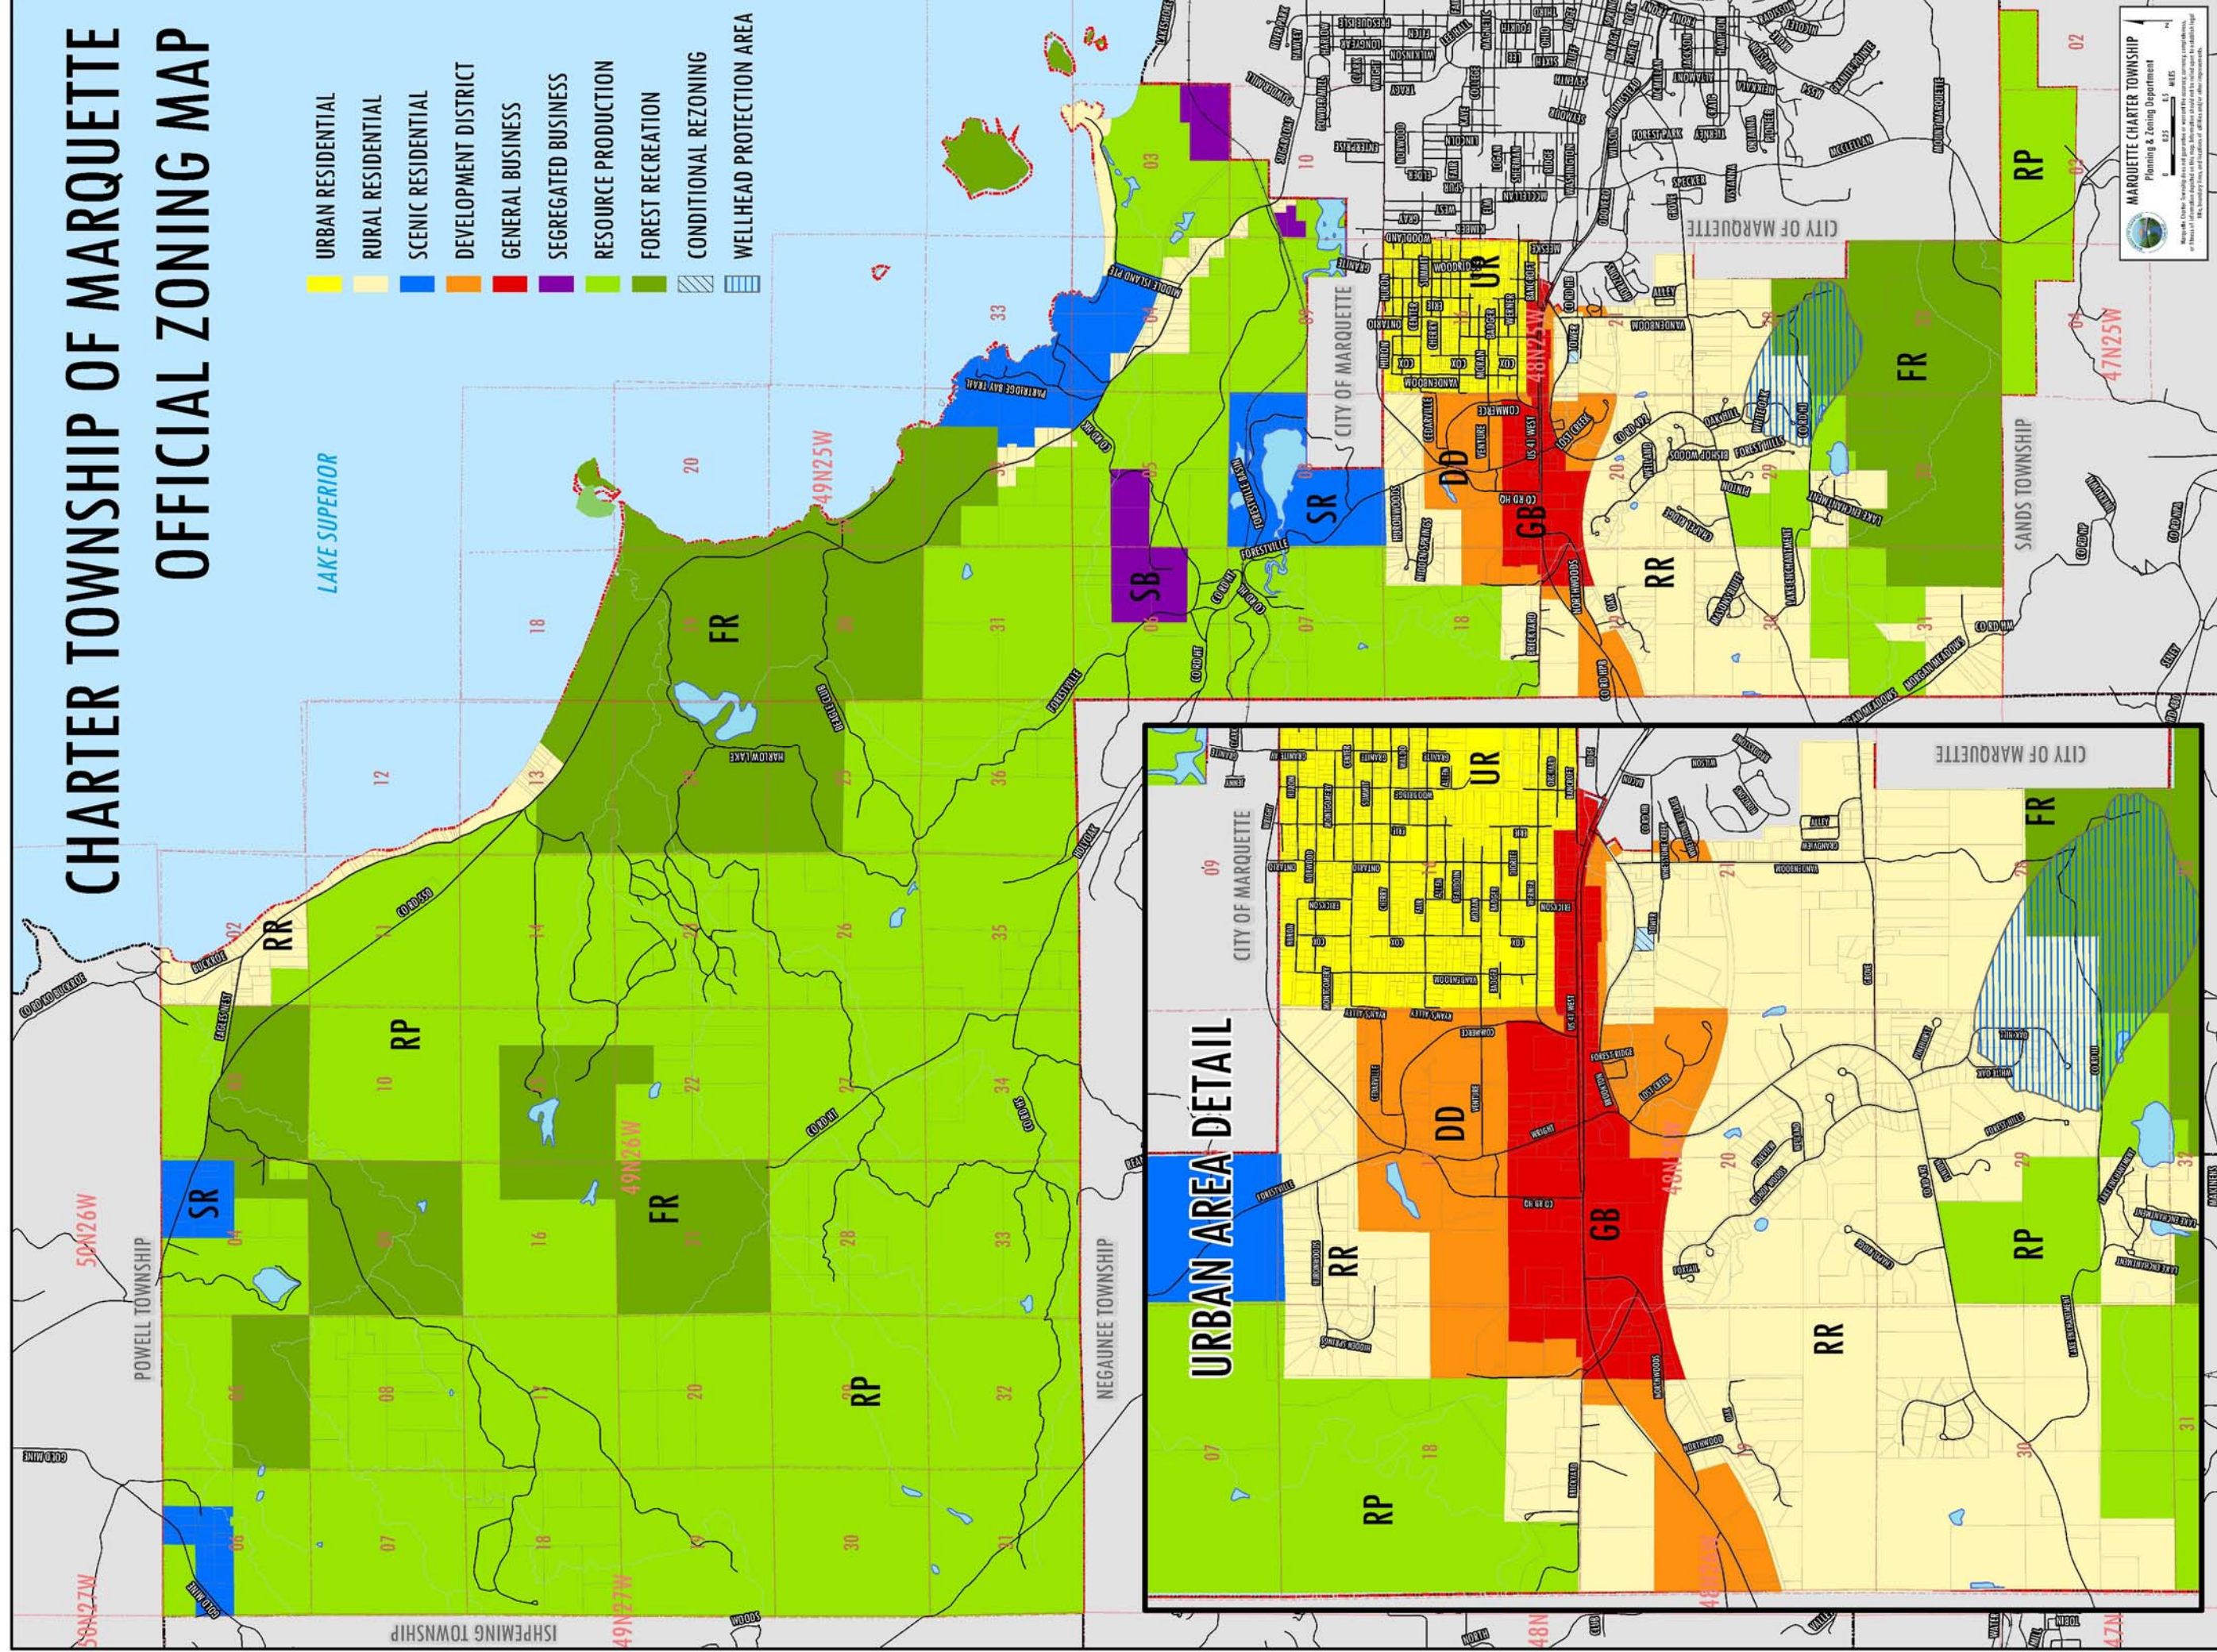

CHARTER TOWNSHIP OF MARQUETTE OFFICIAL ZONING MAP

- URBAN RESIDENTIAL
- RURAL RESIDENTIAL
- SCENIC RESIDENTIAL
- DEVELOPMENT DISTRICT
- GENERAL BUSINESS
- SEGREGATED BUSINESS
- RESOURCE PRODUCTION
- FOREST RECREATION
- CONDITIONAL REZONING
- WELLHEAD PROTECTION AREA

MARQUETTE CHARTER TOWNSHIP
Planning & Zoning Department

Scale: 1" = 1/4" (approximate)
Date: 03/15/2024

This map is a representation of the zoning districts and is not intended to be used as a legal document. For more information, please contact the Planning & Zoning Department.